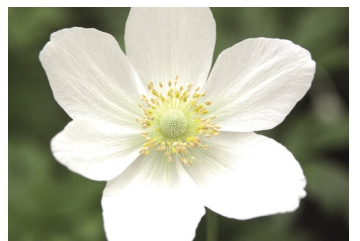

**Anemone hyb.Curtain Call Dp.  
Rose 1GAL**  
HT:14-18", SP:16" Bloom: Late Summer/  
Fall

**Anemone hyb.Curtain Call Pink 1GAL**  
HT:14-18", SP:16" Bloom: Late Summer/  
Fall

**Anemone hyb.Honorine Jobert 1GAL**  
HT:36-48", SP:24" Bloom: Late Summer/  
Fall

**Anemone hyb.Whirlwind 1GAL**  
HT:24-36", SP:24" Bloom: Late Summer/  
Fall

**Anemone hyb.Wild Swan 1GAL**  
HT:., SP: Bloom: Late Summer/Fall

**Anemone japonica Fantasy  
Pocahontas 1GAL**  
HT:18-24", SP:18" Bloom: Late Summer/  
Fall

**Anemone japonica Fantasy Red  
Riding Hood 1GAL**  
HT:18-24", SP:18" Bloom: Late Summer/  
Fall

**Anemone PW Fall in Love  
Sweetly 1GAL**  
HT:20-26", SP:24-30" Bloom: Late  
Summer/Fall

**Anemone Sylvertris (18)**  
HT:8-12", SP:24" Bloom: Spring