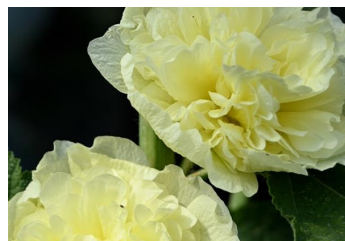

**Ajuga Princess Leia (18)**  
HT:4-6", SP:12" Bloom: Late Spring

**Ajuga Princess Nadia (18)**  
HT:3-4", SP:12" Bloom: Late Spring

**Ajuga Tropical Toucan (18)**  
HT:3-4", SP:12" Bloom: Late Spring

**Alcea Chater's Double Mix (18)**  
HT:6ft, SP:18" Bloom: Summer

**Alcea Chater's Pink (18)**  
HT:6ft, SP:18" Bloom: Summer

**Alcea Chater's Purple (18)**  
HT:6ft, SP:18" Bloom: Summer

**Alcea Chater's Red (18)**  
HT:6ft, SP:18" Bloom: Summer

**Alcea Chater's Yellow (18)**  
HT:6ft, SP:18" Bloom: Summer